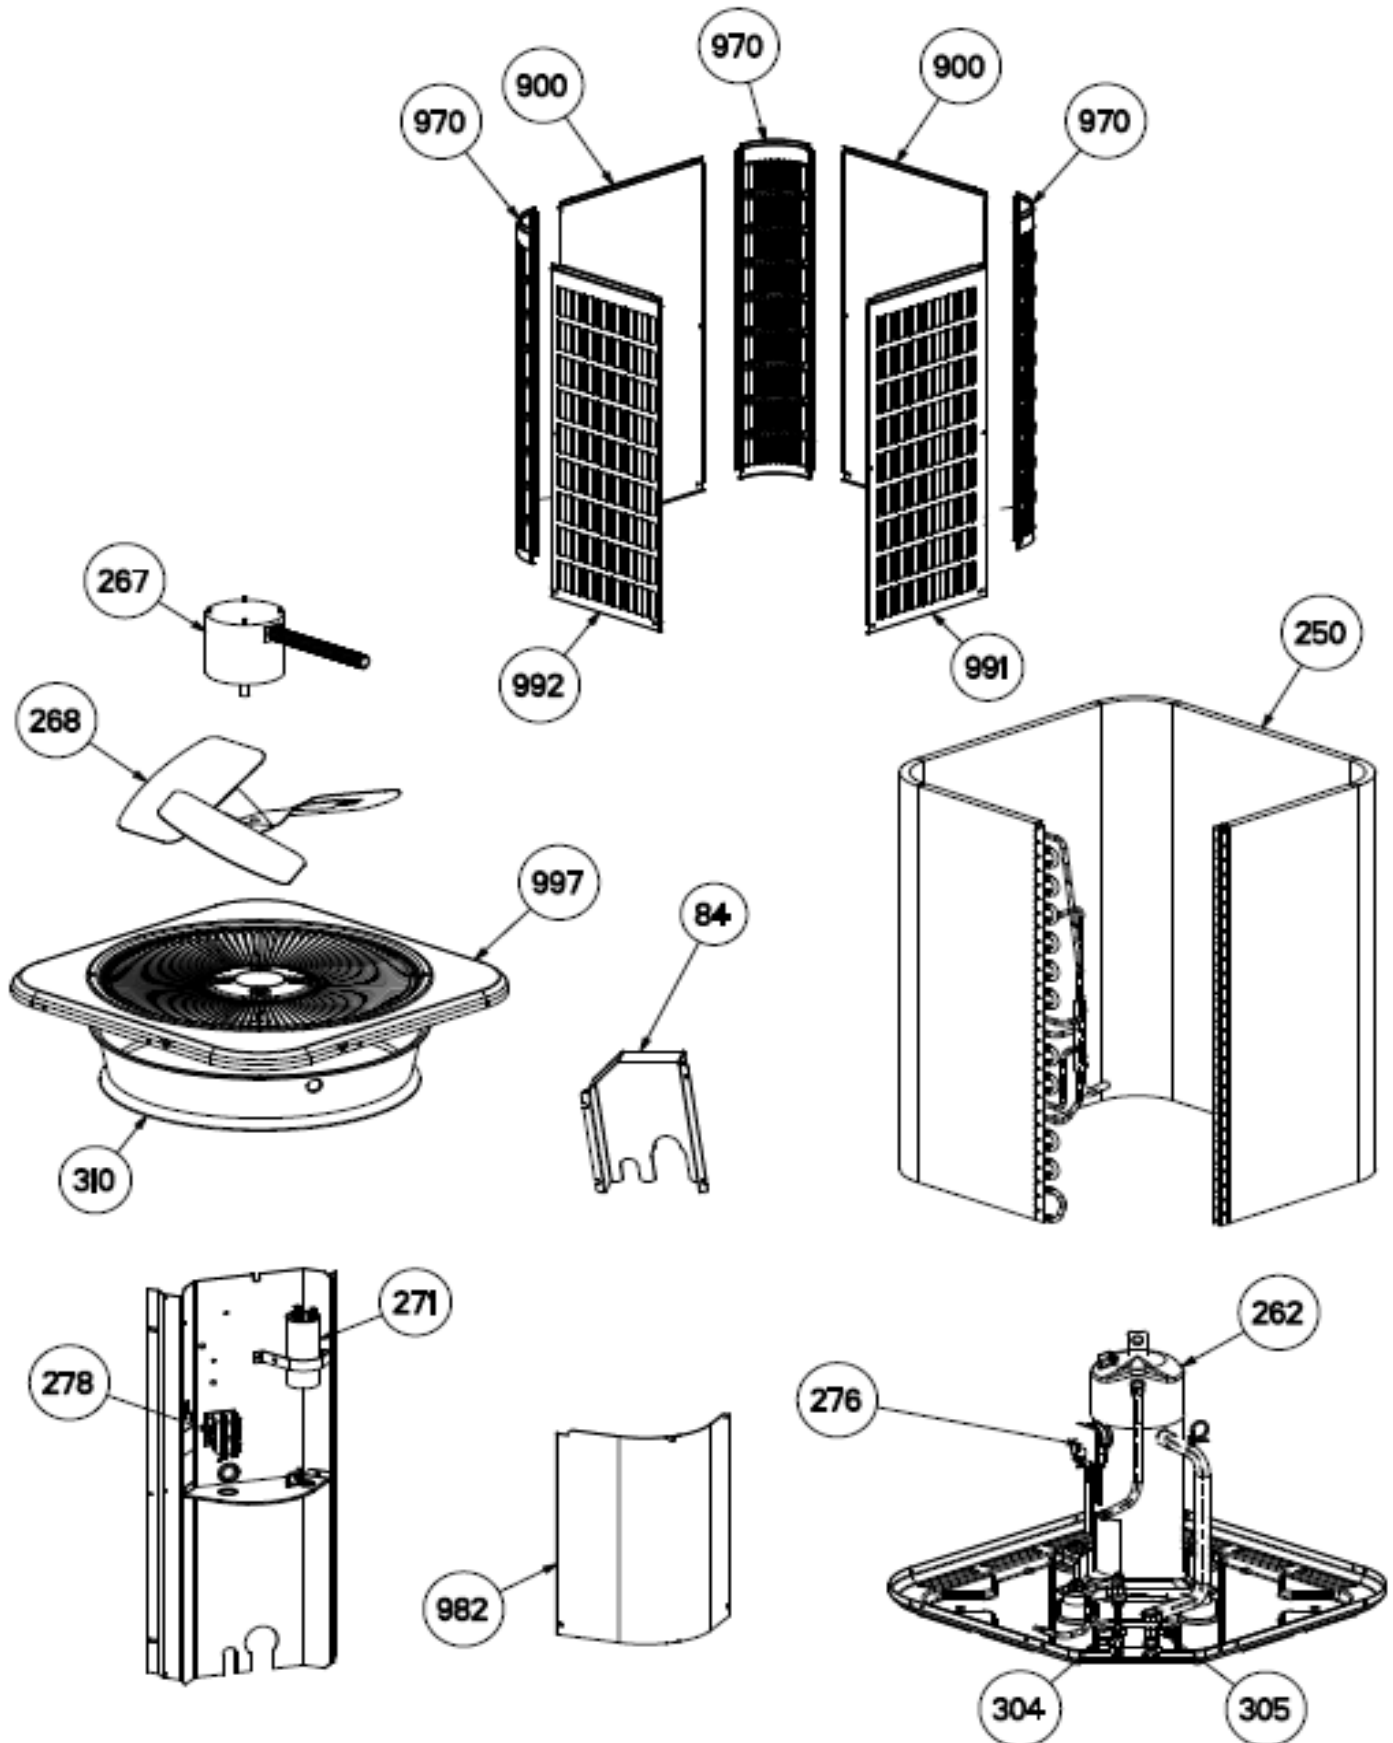

**SINGLE PHASE
AIR CONDITIONER PARTS LIST**

ASA14 & ASA16 LG Comparison

Dwg	Description	CAT #	ASA1418S1	ASA1424S1	ASA1430S1	ASA1436S1	ASA1442S1	ASA1448S1	ASA1460S1
0	NUT 8-32 HEX CAP W/SERRATION	85M56	4	4	4	4	4	4	4
84	PLATE-PATCH REAR ACCESS	R625672-01E	1	1	1	1	1	1	1
250	REPAIR COIL PACKAGE ASSY	27X22			1				
250	REPAIR COIL PACKAGE ASSY	27X24					1		
250	REPAIR COIL PACKAGE ASSY	27X25						1	
250	REPAIR COIL PACKAGE ASSY	27X26							1
250	REPAIR COIL PACKAGE ASSY	27X32	1						
250	ASSY - COIL (27W X 27D X 36H - 2 ROW)	27X23				1			
250	ASSY-COIL (27W X 27D X 36H - 1 ROW)	27X33		1					
262	COMPRESSOR YPH014KAA (LG)	27U07	1						
262	COMPRESSOR YPH020KAA (LG)	27U09		1					
262	COMPRESSOR YPH025KAA (LG)	27U10			1				
262	COMPRESSOR YPH031KAA (LG)	28C20				1			
262	COMPRESSOR YPH034KAA (LG)	27U12							
262	COMPRESSOR YPH036KAA (LG)	27U21					1		
262	COMPRESSOR YBH039KAA	27U04							
262	COMPRESSOR YBH042KAA	27P49						1	
262	COMPRESSOR YBH049KAA	27U05							
262	COMPRESSOR YBH051KAA	27U06							1
267	MOTOR-FAN 1/3 HP 208/230V 50/60HZ ECM	18D79							1
267	MOTOR-FAN 1/4 HP 208/230V 60HZ 825 RPM	12Y65						1	
267	MOTOR-FAN 1/4 HP 208/230 V 60HZ 825 RPM	69W97					1		
267	MOTOR-FAN 1/8 HP 230V 60HZ 825 RPM	23C07	1	1	1	1			
268	FAN 26 INCH 3 BLADE 26 PITCH CCW	32W31					1		
268	FAN 26 INCH 4 BLADE 22 PITCH CCW	21W10							1
268	FAN 22 INCH - 4 BLADE 32 PITCH CCW	30W24						1	
268	FAN 22 INCH 3 BLADE 26 PITCH CCW	43W37		1	1	1			
268	FAN 2 BLADE 24 PITCH CCW	23C06	1						
271	CAPACITOR-FAN&RUN 35 / 5 MFD @ 440V ROUN	89M74	1	1					
271	CAPACITOR 40 + 5 MFD @ 440V ROUND	89M77			1				
271	CAPACITOR-FAN&RUN 45 / 5 MFD@440V ROUND	89M80				1			
271	CAPACITOR 45 + 10 MFD @ 440V ROUND	89M83					1		
271	CAPACITOR 70 + 10 MFD @ 440V ROUND	29W09						1	1
276	HARNES-COMPRESSOR MOLDED PLUG	27P50	1	1	1	1	1	1	1
278	CONTACTOR 1PST 25A	27P51	1	1	1	1			
278	CONTACTOR 5PST 40A	27P53					1	1	1
285	HEATER-CRANKCASE 40W 240V Ø5.622 – 6.313	27U16					1	1	1
296	SWITCH-HI PRESS AUTO RESET	13R81	1	1	1	1	1	1	1
297	KIT -LO PRESSURE SWITCH	13R28	1	1	1	1	1	1	1
301	DRIER R410A - ONE WAY - 55G	22F09	1	1	1	1	1	1	1
304	VALVE SERVICE 3/4	27U15	1	1	1				
304	VALVE SERVICE 7/8	27P57				1			
304	VALVE-BALL 7/8 X 7/8	27U22					1	1	
304	VALVE-BALL 1-1/8 X 7/8	27P58							1
305	VALVE SERVICE 3/8	27P56	1	1	1	1	1	1	1